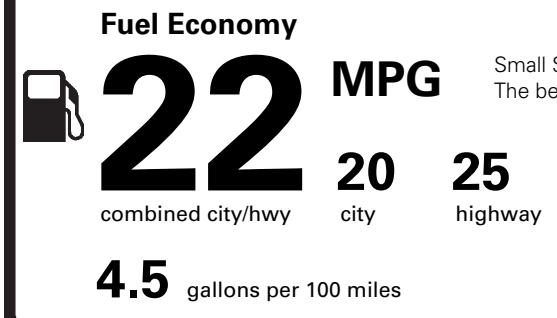

INCLUDED ON THIS VEHICLE	(MSRP)	PRICE INFORMATION	(MSRP)
EQUIPMENT GROUP 202A RESERVE	9,695.00	BASE PRICE	\$51,905.00
<ul style="list-style-type: none"> •CARGO UTILITY PACKAGE •REAR CARGO MGMT SYSTEM •CARGO COMPARTMENT W/REV MAT •INTERIOR CARGO COVER •LINCOLN CO-PILOT360 PLUS •ENHANCED ACTIVE PARK ASSIST •360-DEGREE CAMERA •ACC W/LANE CENTERING •PHONE AS A KEY •ULTIMATE PACKAGE •ADAPTIVE PIXEL LED HEADLAMPS 		TOTAL OPTIONS/OTHER	11,540.00
		TOTAL VEHICLE & OPTIONS/OTHER	63,445.00
		DESTINATION & DELIVERY	995.00
		TOTAL BEFORE DISCOUNTS	64,440.00
		EQUIPMENT GROUP SAVINGS	- 1,250.00

TOTAL MSRP \$63,190.00

EPA DOT Fuel Economy and Environment

Gasoline Vehicle

You spend \$1,750 more in fuel costs over 5 years compared to the average new vehicle.

Annual fuel cost \$1,850

Actual results will vary for many reasons, including driving conditions and how you drive and maintain your vehicle. The average new vehicle gets 27 MPG and costs \$7,500 to fuel over 5 years. Cost estimates are based on 15,000 miles per year at \$2.70 per gallon. MPGe is miles per gasoline gallon equivalent. Vehicle emissions are a significant cause of climate change and smog.