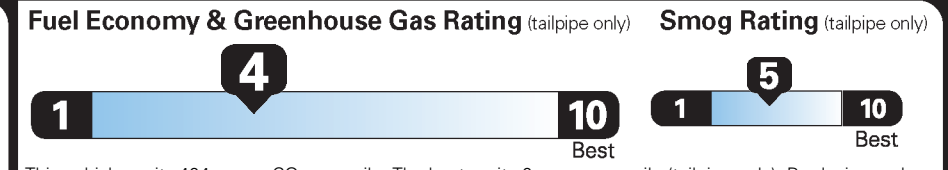

TOTAL MSRP \$63,190.00

EPA DOT Fuel Economy and Environment

Gasoline Vehicle

You spend \$1,750 more in fuel costs over 5 years compared to the average new vehicle.

Annual fuel cost \$1,850

Actual results will vary for many reasons, including driving conditions and how you drive and maintain your vehicle. The average new vehicle gets 27 MPG and costs \$7,500 to fuel over 5 years. Cost estimates are based on 15,000 miles per year at \$2.70 per gallon. MPGe is miles per gasoline gallon equivalent. Vehicle emissions are a significant cause of climate change and smog.

fueleconomy.gov
Calculate personalized estimates and compare vehicles

GOVERNMENT 5-STAR SAFETY RATINGS

Overall Vehicle Score ★★★★★
Based on the combined ratings of frontal, side and rollover. Should ONLY be compared to other vehicles of similar size and weight.